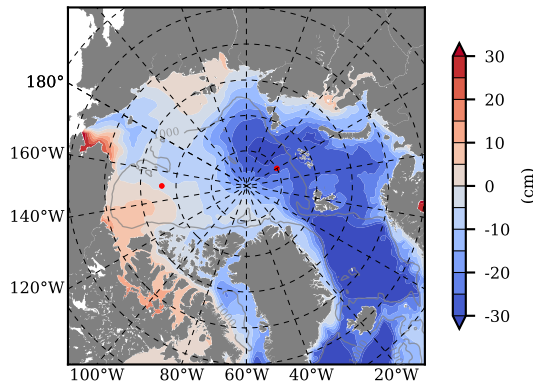

BCTGE27NTMX mean FWC (m) over 1996

Mean FWC (m) from BG Obs Sys. (Proshutinsky et al. GRL2018) over year 2003-2017

BCTGE27NTMX mean SSH

Mean SSH from Armitage et al. 2017 2003-2014