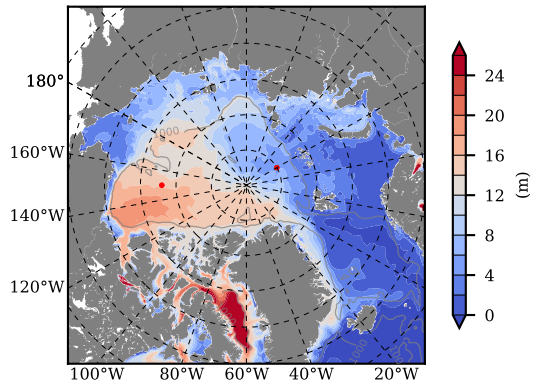

BCTGE27NTMX mean FWC (m) over 1996

Mean FWC (m) from BG Obs Sys. (Proshutinsky et al. GRL2018) over year 2003-2017

BCTGE27NTMX mean SSH

Mean SSH from Armitage et al. 2017 2003-2014