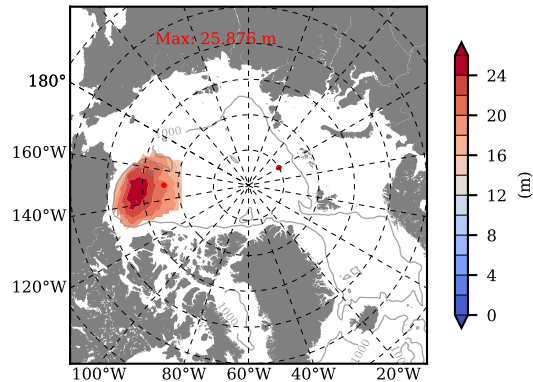

BCTGE27NTMX mean FWC (m) over 1996

Mean FWC (m) from BG Obs Sys. (Proshutinsky et al. GRL2018) over year 2003-2017

BCTGE27NTMX mean SSH

Mean SSH from Armitage et al. 2017 2003-2014