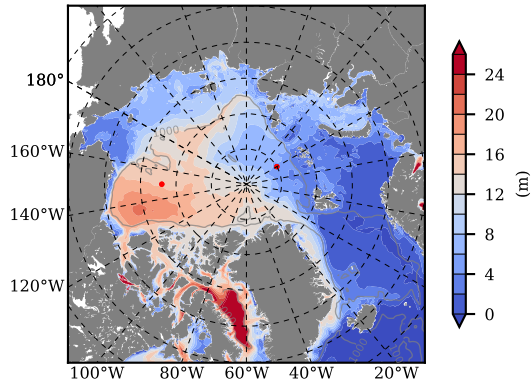

BCTGE27NTMX mean FWC (m) over 1998

Mean FWC (m) from BG Obs Sys. (Proshutinsky et al. GRL2018) over year 2003-2017

BCTGE27NTMX mean SSH

Mean SSH from Armitage et al. 2017 2003-2014