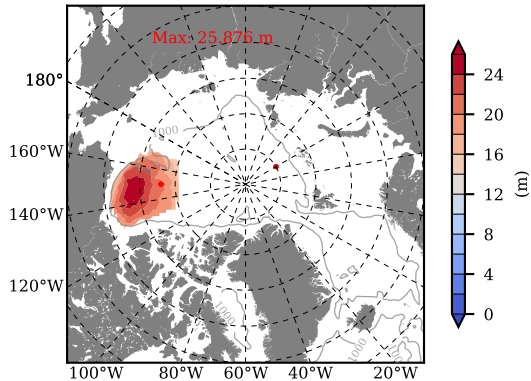

BCTGE27NTMX mean FWC (m) over 1998

Mean FWC (m) from BG Obs Sys. (Proshutinsky et al. GRL2018) over year 2003-2017

BCTGE27NTMX mean SSH

Mean SSH from Armitage et al. 2017 2003-2014