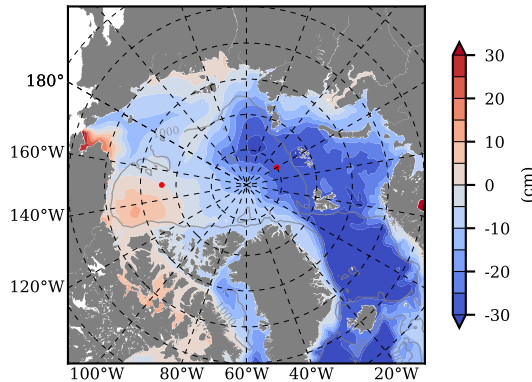

BCTGE27NTMX mean FWC (m) over 1998

Mean FWC (m) from BG Obs Sys. (Proshutinsky et al. GRL2018) over year 2003-2017

BCTGE27NTMX mean SSH

Mean SSH from Armitage et al. 2017 2003-2014