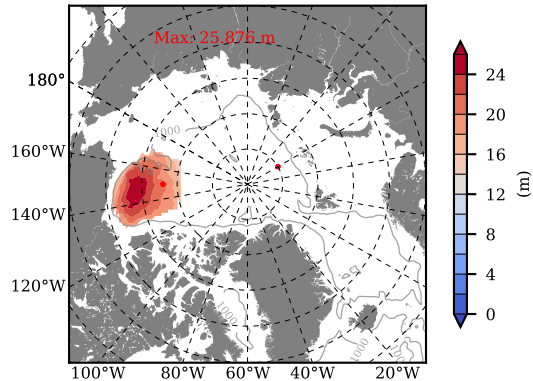

BCTGE27NTMX mean FWC (m) over 1999

Mean FWC (m) from BG Obs Sys. (Proshutinsky et al. GRL2018) over year 2003-2017

BCTGE27NTMX mean SSH

Mean SSH from Armitage et al. 2017 2003-2014