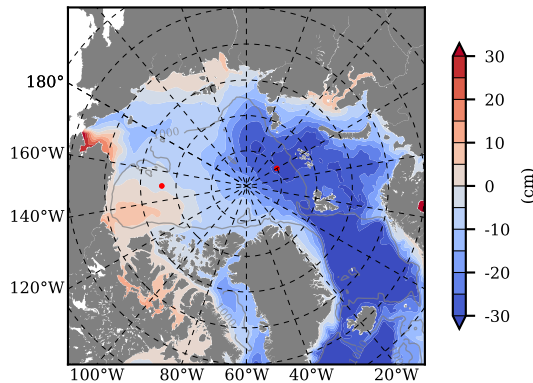

BCTGE27NTMX mean FWC (m) over 1999

Mean FWC (m) from BG Obs Sys. (Proshutinsky et al. GRL2018) over year 2003-2017

BCTGE27NTMX mean SSH

Mean SSH from Armitage et al. 2017 2003-2014