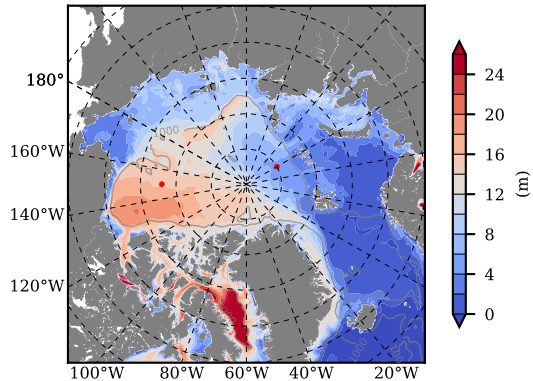

BCTGE27NTMX mean FWC (m) over 1999

Mean FWC (m) from BG Obs Sys. (Proshutinsky et al. GRL2018) over year 2003-2017

BCTGE27NTMX mean SSH

Mean SSH from Armitage et al. 2017 2003-2014