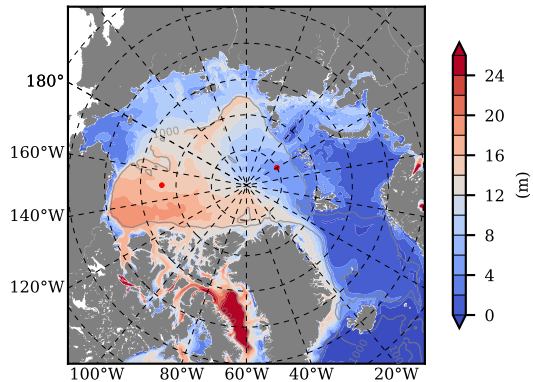

BCTGE27NTMX mean FWC (m) over 2000

Mean FWC (m) from BG Obs Sys. (Proshutinsky et al. GRL2018) over year 2003-2017

BCTGE27NTMX mean SSH

Mean SSH from Armitage et al. 2017 2003-2014