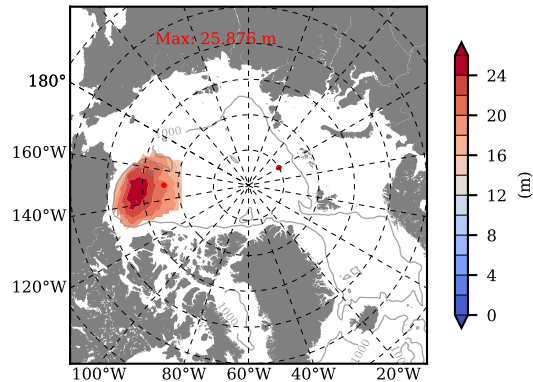

BCTGE27NTMX mean FWC (m) over 2000

Mean FWC (m) from BG Obs Sys. (Proshutinsky et al. GRL2018) over year 2003-2017

BCTGE27NTMX mean SSH

Mean SSH from Armitage et al. 2017 2003-2014