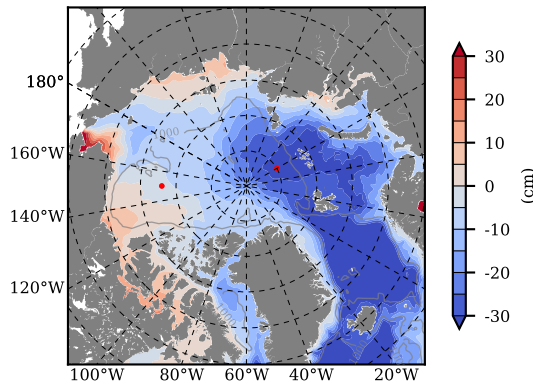

BCTGE27NTMX mean FWC (m) over 2000

Mean FWC (m) from BG Obs Sys. (Proshutinsky et al. GRL2018) over year 2003-2017

BCTGE27NTMX mean SSH

Mean SSH from Armitage et al. 2017 2003-2014