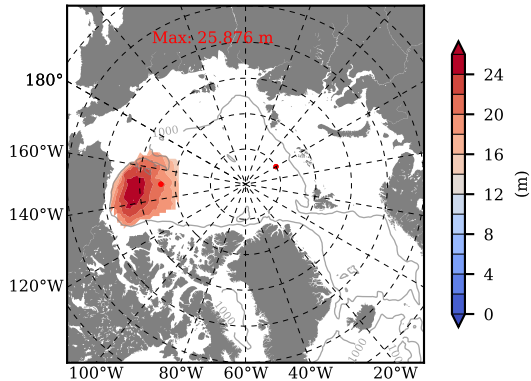

BCTGE27NTMX mean FWC (m) over 2001

Mean FWC (m) from BG Obs Sys. (Proshutinsky et al. GRL2018) over year 2003-2017

BCTGE27NTMX mean SSH

Mean SSH from Armitage et al. 2017 2003-2014