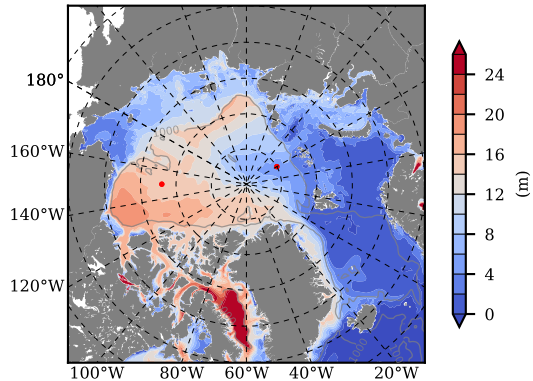

BCTGE27NTMX mean FWC (m) over 2001

Mean FWC (m) from BG Obs Sys. (Proshutinsky et al. GRL2018) over year 2003-2017

BCTGE27NTMX mean SSH

Mean SSH from Armitage et al. 2017 2003-2014