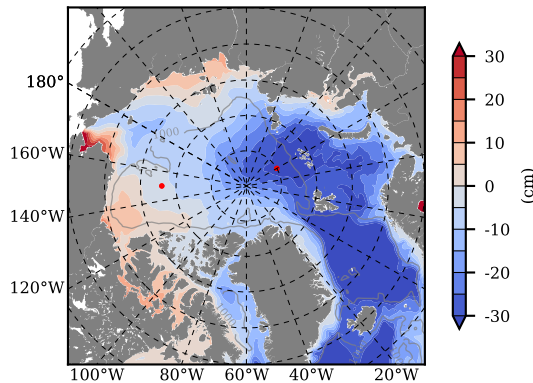

BCTGE27NTMX mean FWC (m) over 2001

Mean FWC (m) from BG Obs Sys. (Proshutinsky et al. GRL2018) over year 2003-2017

BCTGE27NTMX mean SSH

Mean SSH from Armitage et al. 2017 2003-2014