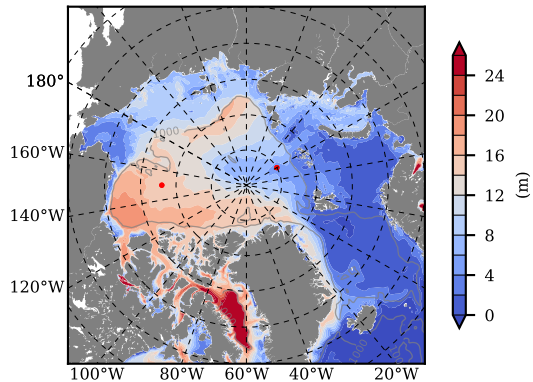

BCTGE27NTMX mean FWC (m) over 2002

Mean FWC (m) from BG Obs Sys. (Proshutinsky et al. GRL2018) over year 2003-2017

BCTGE27NTMX mean SSH

Mean SSH from Armitage et al. 2017 2003-2014