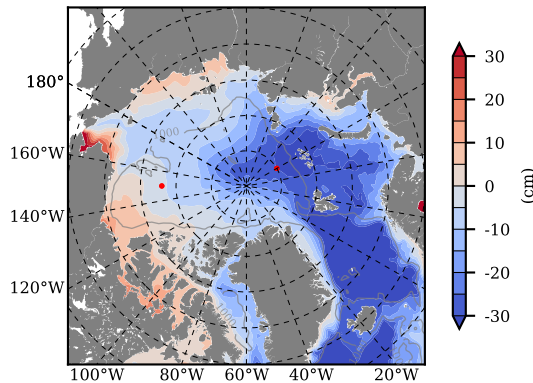

BCTGE27NTMX mean FWC (m) over 2002

Mean FWC (m) from BG Obs Sys. (Proshutinsky et al. GRL2018) over year 2003-2017

BCTGE27NTMX mean SSH

Mean SSH from Armitage et al. 2017 2003-2014