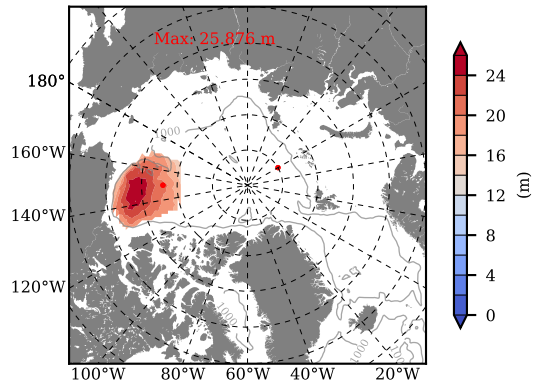

BCTGE27NTMX mean FWC (m) over 2002

Mean FWC (m) from BG Obs Sys. (Proshutinsky et al. GRL2018) over year 2003-2017

BCTGE27NTMX mean SSH

Mean SSH from Armitage et al. 2017 2003-2014