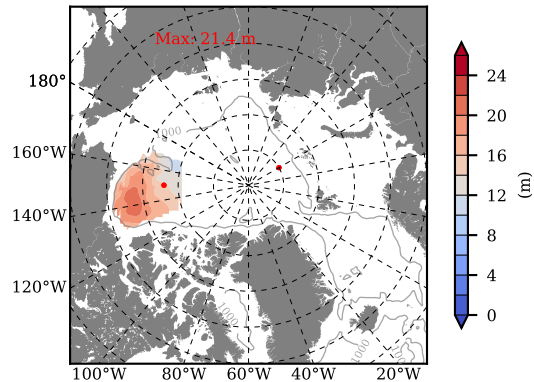

BCTGE27NTMX mean FWC (m) over 2003

Mean FWC (m) from BG Obs Sys. (Proshutinsky et al. GRL2018) over year 2003

BCTGE27NTMX mean SSH

Mean SSH from Armitage et al. 2017 2003