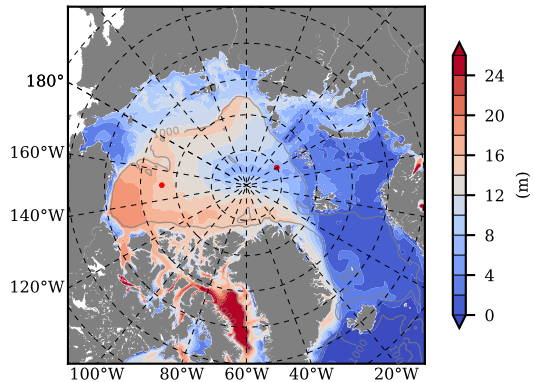

BCTGE27NTMX mean FWC (m) over 2003

Mean FWC (m) from BG Obs Sys. (Proshutinsky et al. GRL2018) over year 2003

BCTGE27NTMX mean SSH

Mean SSH from Armitage et al. 2017 2003