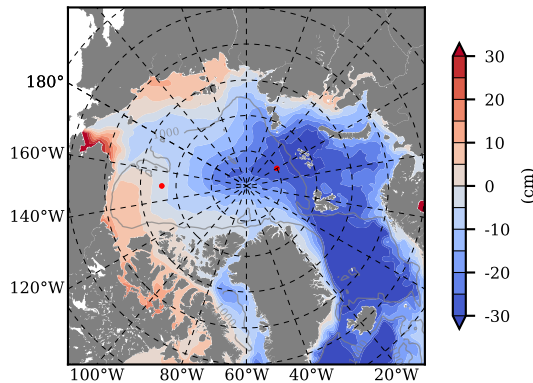

BCTGE27NTMX mean FWC (m) over 2003

Mean FWC (m) from BG Obs Sys. (Proshutinsky et al. GRL2018) over year 2003

BCTGE27NTMX mean SSH

Mean SSH from Armitage et al. 2017 2003