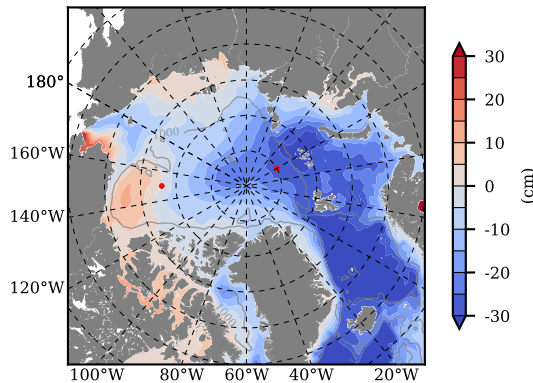

BCTGE27NTMX mean FWC (m) over 2004

Mean FWC (m) from BG Obs Sys. (Proshutinsky et al. GRL2018) over year 2004

BCTGE27NTMX mean SSH

Mean SSH from Armitage et al. 2017 2004