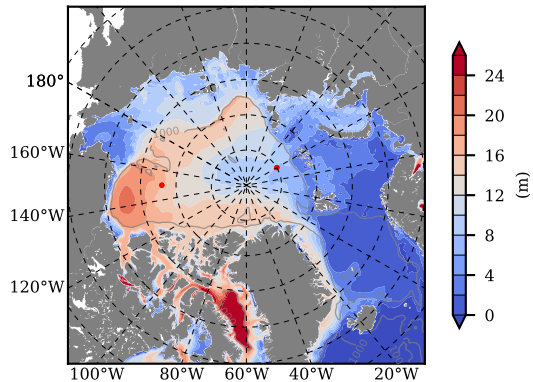

BCTGE27NTMX mean FWC (m) over 2004

Mean FWC (m) from BG Obs Sys. (Proshutinsky et al. GRL2018) over year 2004

BCTGE27NTMX mean SSH

Mean SSH from Armitage et al. 2017 2004