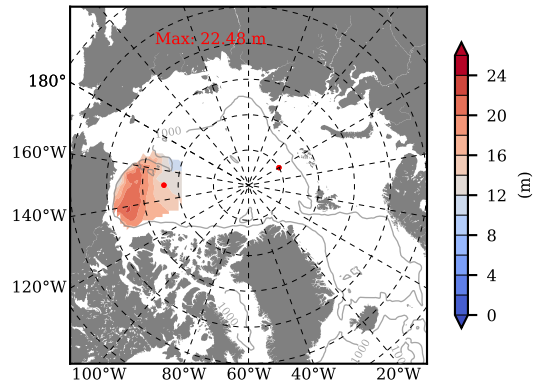

BCTGE27NTMX mean FWC (m) over 2004

Mean FWC (m) from BG Obs Sys. (Proshutinsky et al. GRL2018) over year 2004

BCTGE27NTMX mean SSH

Mean SSH from Armitage et al. 2017 2004