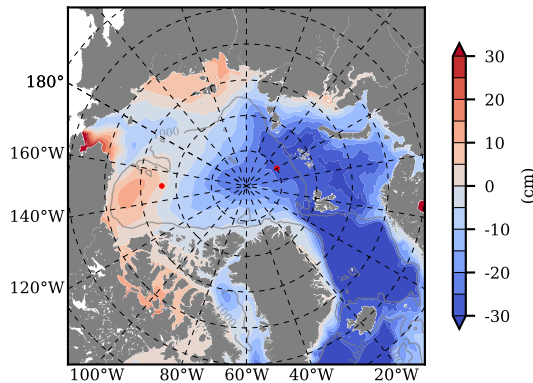

BCTGE27NTMX mean FWC (m) over 2005

Mean FWC (m) from BG Obs Sys. (Proshutinsky et al. GRL2018) over year 2005

BCTGE27NTMX mean SSH

Mean SSH from Armitage et al. 2017 2005