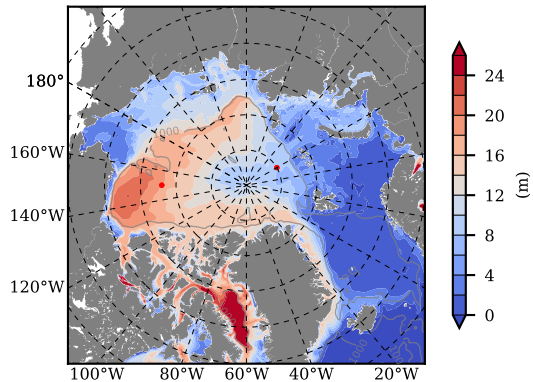

BCTGE27NTMX mean FWC (m) over 2005

Mean FWC (m) from BG Obs Sys. (Proshutinsky et al. GRL2018) over year 2005

BCTGE27NTMX mean SSH

Mean SSH from Armitage et al. 2017 2005