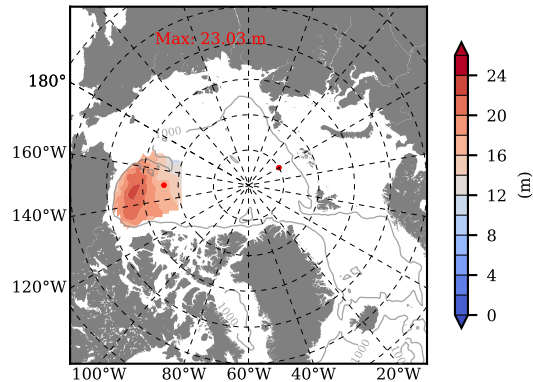

BCTGE27NTMX mean FWC (m) over 2005

Mean FWC (m) from BG Obs Sys. (Proshutinsky et al. GRL2018) over year 2005

BCTGE27NTMX mean SSH

Mean SSH from Armitage et al. 2017 2005