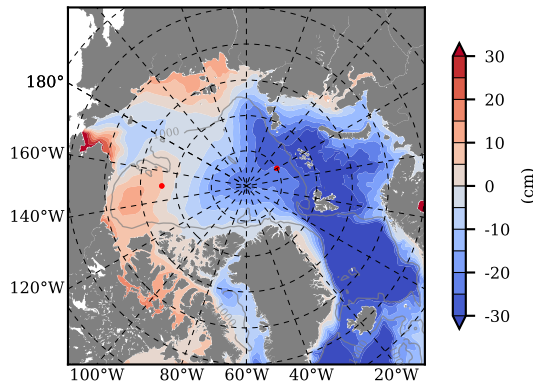

BCTGE27NTMX mean FWC (m) over 2006

Mean FWC (m) from BG Obs Sys. (Proshutinsky et al. GRL2018) over year 2006

BCTGE27NTMX mean SSH

Mean SSH from Armitage et al. 2017 2006