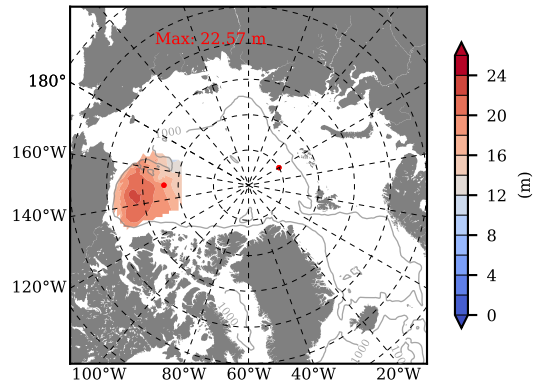

BCTGE27NTMX mean FWC (m) over 2006

Mean FWC (m) from BG Obs Sys. (Proshutinsky et al. GRL2018) over year 2006

BCTGE27NTMX mean SSH

Mean SSH from Armitage et al. 2017 2006