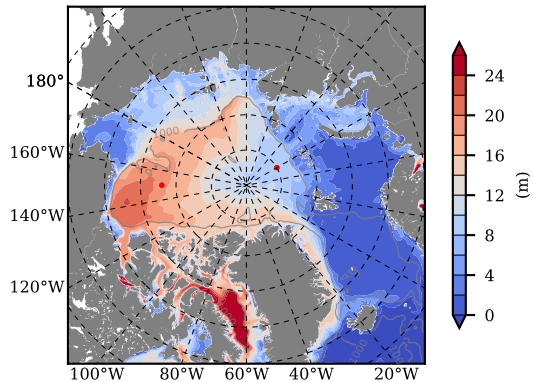

BCTGE27NTMX mean FWC (m) over 2006

Mean FWC (m) from BG Obs Sys. (Proshutinsky et al. GRL2018) over year 2006

BCTGE27NTMX mean SSH

Mean SSH from Armitage et al. 2017 2006