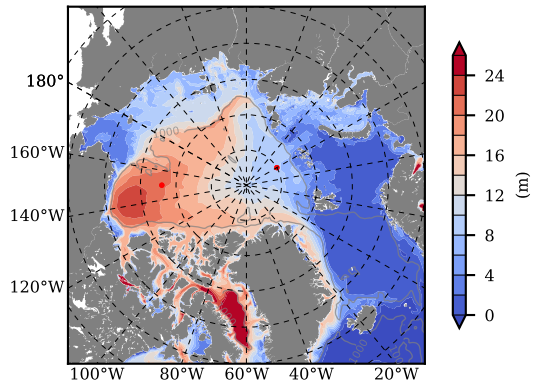

BCTGE27NTMX mean FWC (m) over 2007

Mean FWC (m) from BG Obs Sys. (Proshutinsky et al. GRL2018) over year 2007

BCTGE27NTMX mean SSH

Mean SSH from Armitage et al. 2017 2007