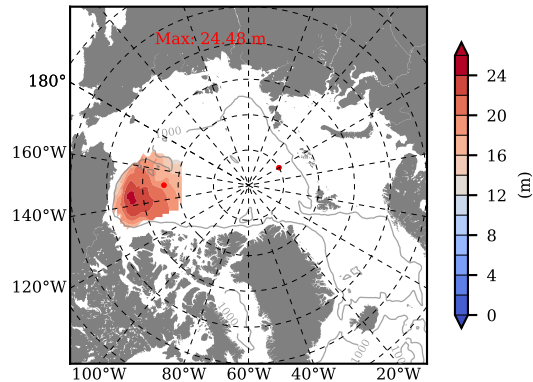

BCTGE27NTMX mean FWC (m) over 2007

Mean FWC (m) from BG Obs Sys. (Proshutinsky et al. GRL2018) over year 2007

BCTGE27NTMX mean SSH

Mean SSH from Armitage et al. 2017 2007