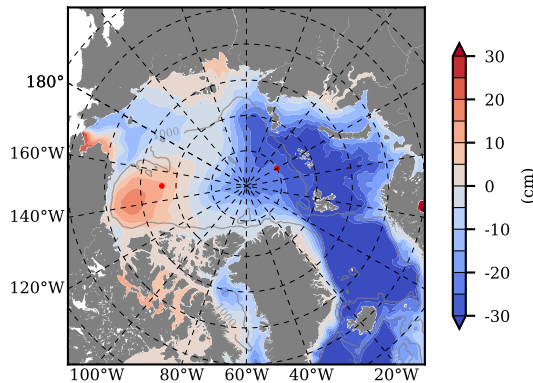

BCTGE27NTMX mean FWC (m) over 2007

Mean FWC (m) from BG Obs Sys. (Proshutinsky et al. GRL2018) over year 2007

BCTGE27NTMX mean SSH

Mean SSH from Armitage et al. 2017 2007