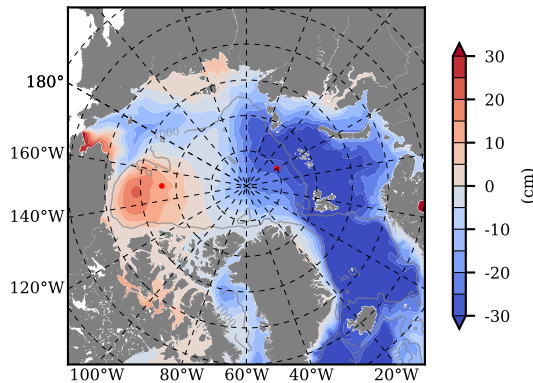

BCTGE27NTMX mean FWC (m) over 2008

Mean FWC (m) from BG Obs Sys. (Proshutinsky et al. GRL2018) over year 2008

BCTGE27NTMX mean SSH

Mean SSH from Armitage et al. 2017 2008