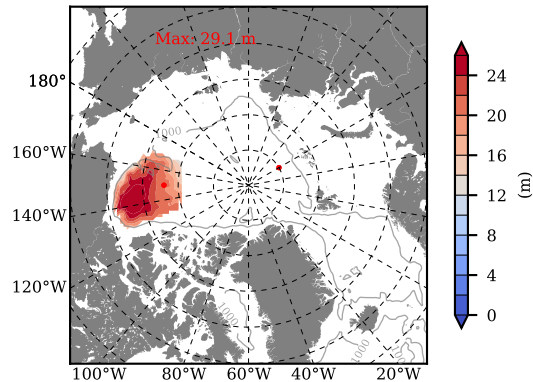

BCTGE27NTMX mean FWC (m) over 2008

Mean FWC (m) from BG Obs Sys. (Proshutinsky et al. GRL2018) over year 2008

BCTGE27NTMX mean SSH

Mean SSH from Armitage et al. 2017 2008