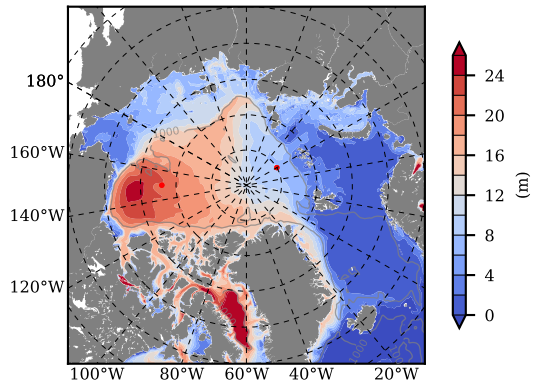

BCTGE27NTMX mean FWC (m) over 2008

Mean FWC (m) from BG Obs Sys. (Proshutinsky et al. GRL2018) over year 2008

BCTGE27NTMX mean SSH

Mean SSH from Armitage et al. 2017 2008