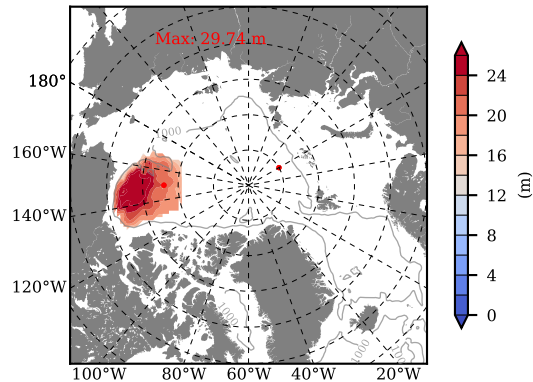

BCTGE27NTMX mean FWC (m) over 2009

Mean FWC (m) from BG Obs Sys. (Proshutinsky et al. GRL2018) over year 2009

BCTGE27NTMX mean SSH

Mean SSH from Armitage et al. 2017 2009