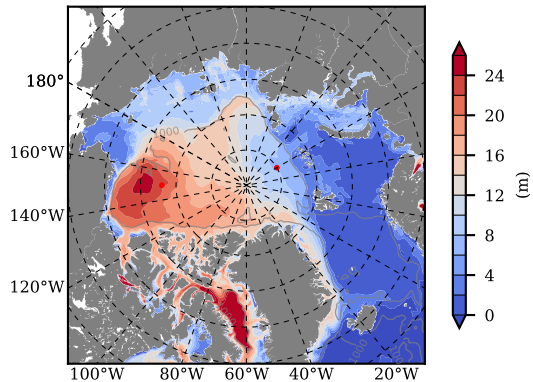

BCTGE27NTMX mean FWC (m) over 2009

Mean FWC (m) from BG Obs Sys. (Proshutinsky et al. GRL2018) over year 2009

BCTGE27NTMX mean SSH

Mean SSH from Armitage et al. 2017 2009