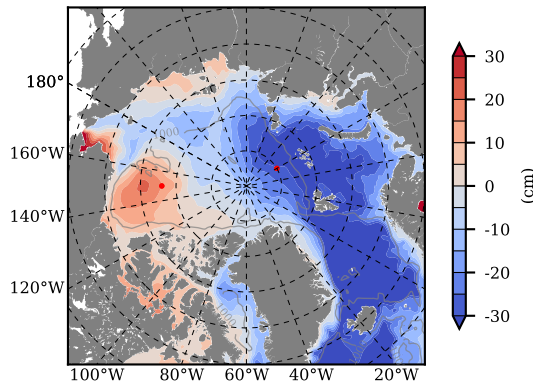

BCTGE27NTMX mean FWC (m) over 2009

Mean FWC (m) from BG Obs Sys. (Proshutinsky et al. GRL2018) over year 2009

BCTGE27NTMX mean SSH

Mean SSH from Armitage et al. 2017 2009