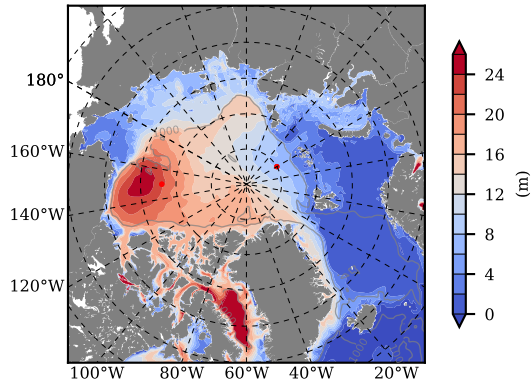

BCTGE27NTMX mean FWC (m) over 2010

Mean FWC (m) from BG Obs Sys. (Proshutinsky et al. GRL2018) over year 2010

BCTGE27NTMX mean SSH

Mean SSH from Armitage et al. 2017 2010