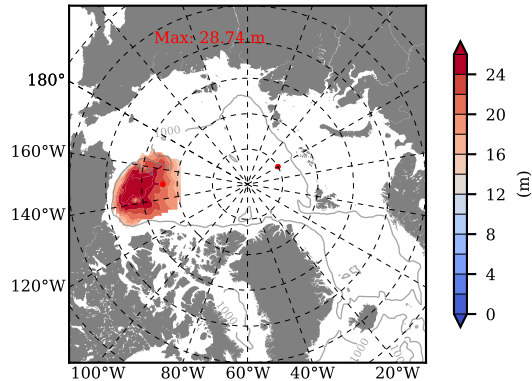

BCTGE27NTMX mean FWC (m) over 2010

Mean FWC (m) from BG Obs Sys. (Proshutinsky et al. GRL2018) over year 2010

BCTGE27NTMX mean SSH

Mean SSH from Armitage et al. 2017 2010