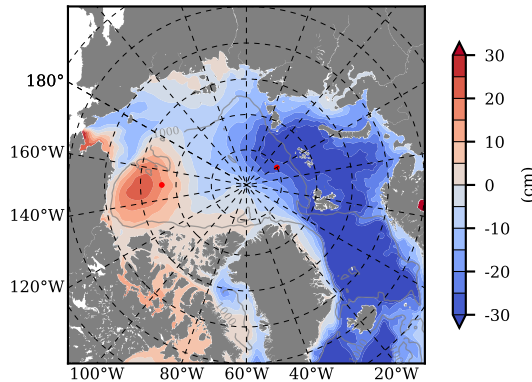

BCTGE27NTMX mean FWC (m) over 2010

Mean FWC (m) from BG Obs Sys. (Proshutinsky et al. GRL2018) over year 2010

BCTGE27NTMX mean SSH

Mean SSH from Armitage et al. 2017 2010