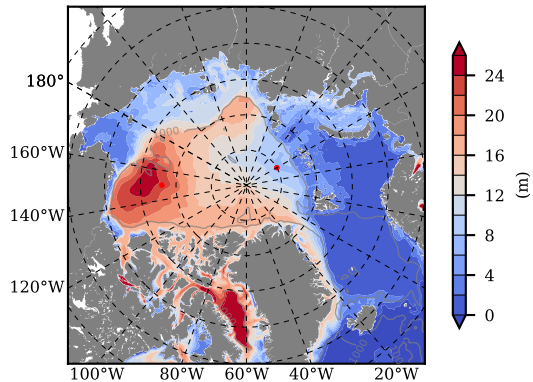

BCTGE27NTMX mean FWC (m) over 2011

Mean FWC (m) from BG Obs Sys. (Proshutinsky et al. GRL2018) over year 2011

BCTGE27NTMX mean SSH

Mean SSH from Armitage et al. 2017 2011