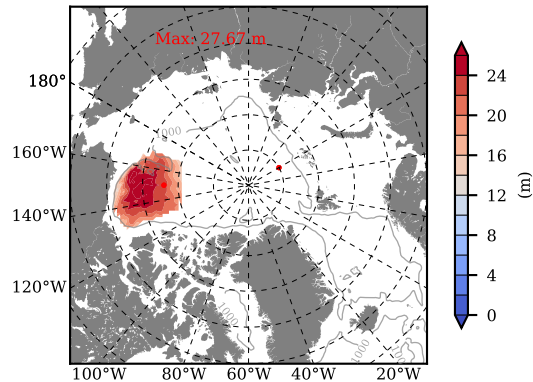

BCTGE27NTMX mean FWC (m) over 2011

Mean FWC (m) from BG Obs Sys. (Proshutinsky et al. GRL2018) over year 2011

BCTGE27NTMX mean SSH

Mean SSH from Armitage et al. 2017 2011