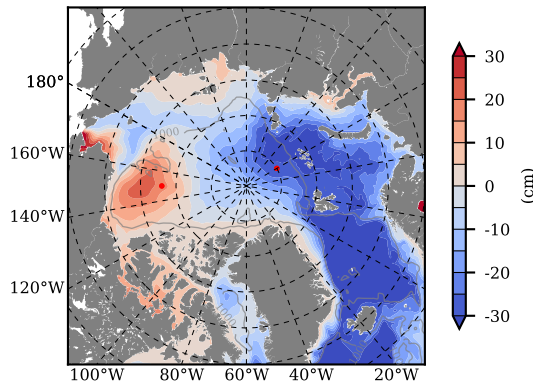

BCTGE27NTMX mean FWC (m) over 2011

Mean FWC (m) from BG Obs Sys. (Proshutinsky et al. GRL2018) over year 2011

BCTGE27NTMX mean SSH

Mean SSH from Armitage et al. 2017 2011