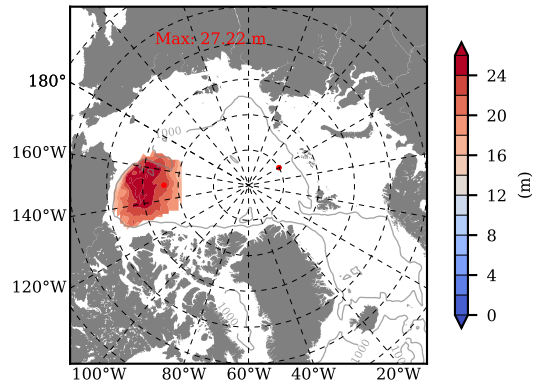

BCTGE27NTMX mean FWC (m) over 2012

Mean FWC (m) from BG Obs Sys. (Proshutinsky et al. GRL2018) over year 2012

BCTGE27NTMX mean SSH

Mean SSH from Armitage et al. 2017 2012