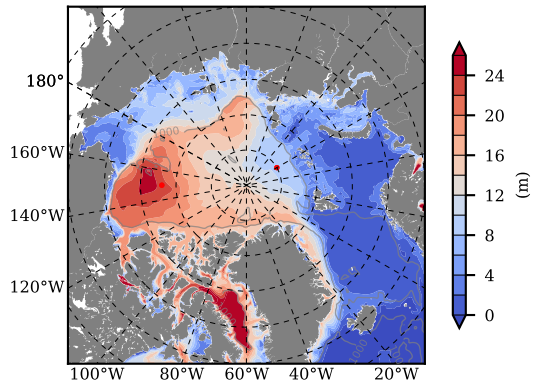

BCTGE27NTMX mean FWC (m) over 2012

Mean FWC (m) from BG Obs Sys. (Proshutinsky et al. GRL2018) over year 2012

BCTGE27NTMX mean SSH

Mean SSH from Armitage et al. 2017 2012