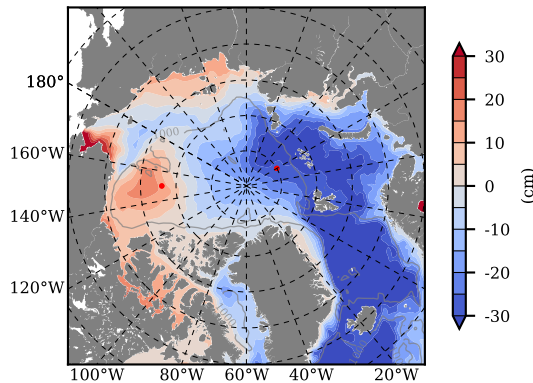

BCTGE27NTMX mean FWC (m) over 2012

Mean FWC (m) from BG Obs Sys. (Proshutinsky et al. GRL2018) over year 2012

BCTGE27NTMX mean SSH

Mean SSH from Armitage et al. 2017 2012