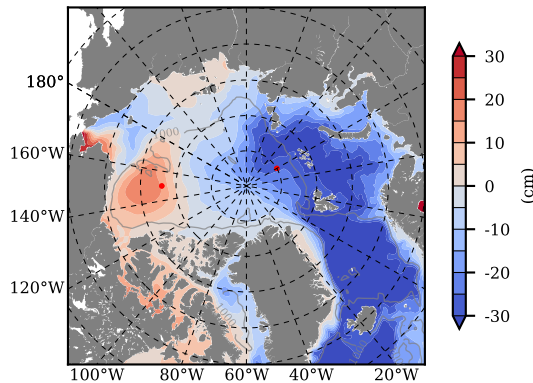

BCTGE27NTMX mean FWC (m) over 2013

Mean FWC (m) from BG Obs Sys. (Proshutinsky et al. GRL2018) over year 2013

BCTGE27NTMX mean SSH

Mean SSH from Armitage et al. 2017 2013