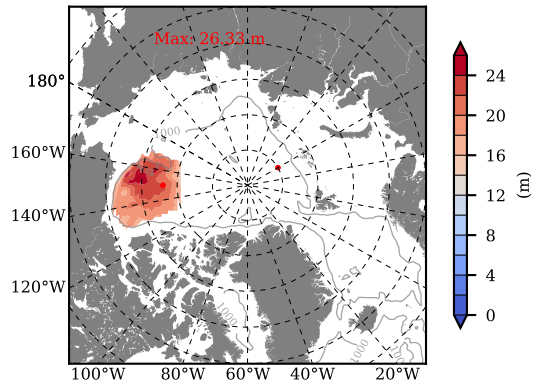

BCTGE27NTMX mean FWC (m) over 2013

Mean FWC (m) from BG Obs Sys. (Proshutinsky et al. GRL2018) over year 2013

BCTGE27NTMX mean SSH

Mean SSH from Armitage et al. 2017 2013