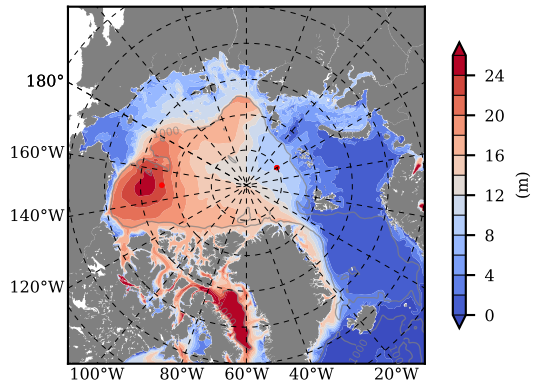

BCTGE27NTMX mean FWC (m) over 2013

Mean FWC (m) from BG Obs Sys. (Proshutinsky et al. GRL2018) over year 2013

BCTGE27NTMX mean SSH

Mean SSH from Armitage et al. 2017 2013