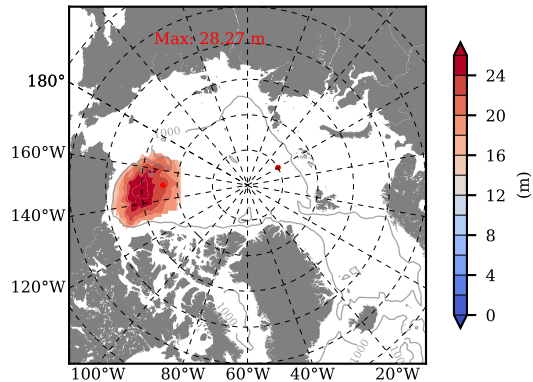

BCTGE27NTMX mean FWC (m) over 2014

Mean FWC (m) from BG Obs Sys. (Proshutinsky et al. GRL2018) over year 2014

BCTGE27NTMX mean SSH

Mean SSH from Armitage et al. 2017 2014