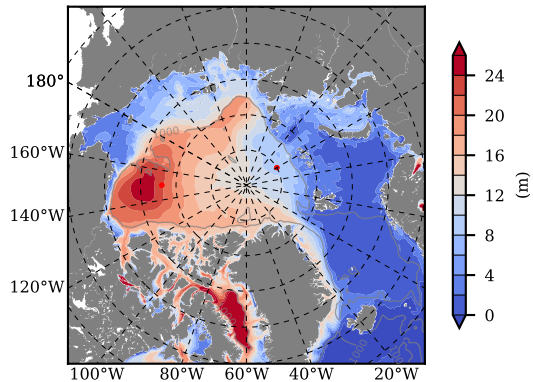

BCTGE27NTMX mean FWC (m) over 2014

Mean FWC (m) from BG Obs Sys. (Proshutinsky et al. GRL2018) over year 2014

BCTGE27NTMX mean SSH

Mean SSH from Armitage et al. 2017 2014