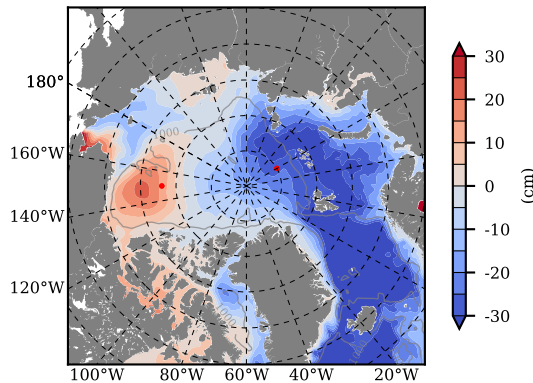

BCTGE27NTMX mean FWC (m) over 2014

Mean FWC (m) from BG Obs Sys. (Proshutinsky et al. GRL2018) over year 2014

BCTGE27NTMX mean SSH

Mean SSH from Armitage et al. 2017 2014