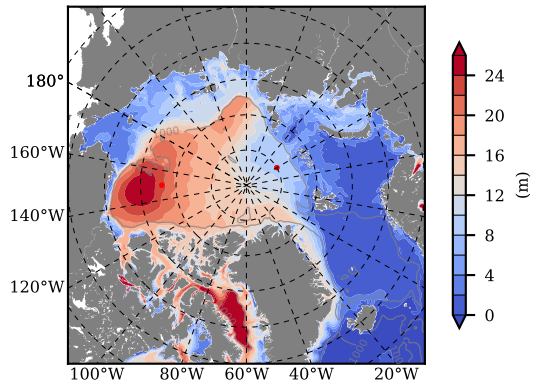

BCTGE27NTMX mean FWC (m) over 2015

Mean FWC (m) from BG Obs Sys. (Proshutinsky et al. GRL2018) over year 2015

BCTGE27NTMX mean SSH

Mean SSH from Armitage et al. 2017 2003-2014