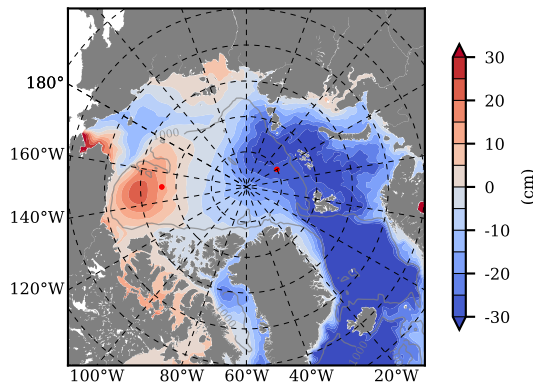

BCTGE27NTMX mean FWC (m) over 2015

Mean FWC (m) from BG Obs Sys. (Proshutinsky et al. GRL2018) over year 2015

BCTGE27NTMX mean SSH

Mean SSH from Armitage et al. 2017 2003-2014