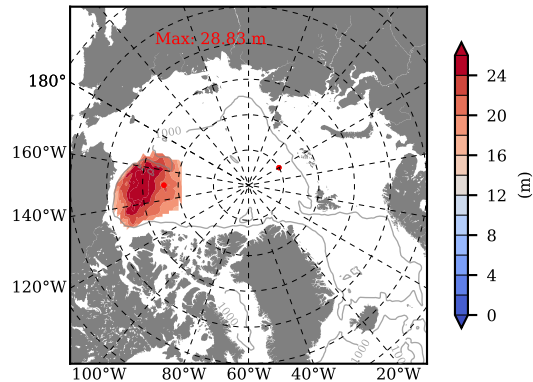

BCTGE27NTMX mean FWC (m) over 2015

Mean FWC (m) from BG Obs Sys. (Proshutinsky et al. GRL2018) over year 2015

BCTGE27NTMX mean SSH

Mean SSH from Armitage et al. 2017 2003-2014