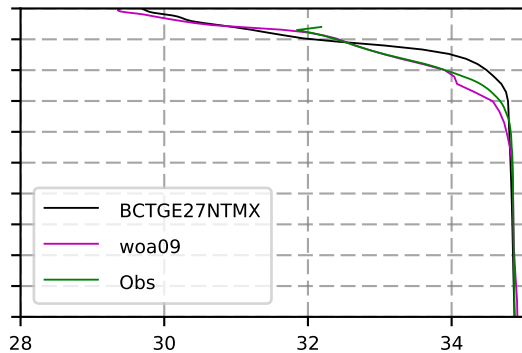

1979 mean temperature
@ moor Arctic B box

1979 mean Salinity
@ moor Arctic B box

@ moor EUR box

@ moor EUR box