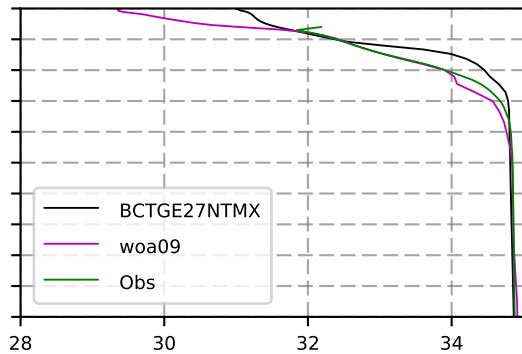

1983 mean temperature
@ moor Arctic B box

1983 mean Salinity
@ moor Arctic B box

@ moor EUR box

@ moor EUR box