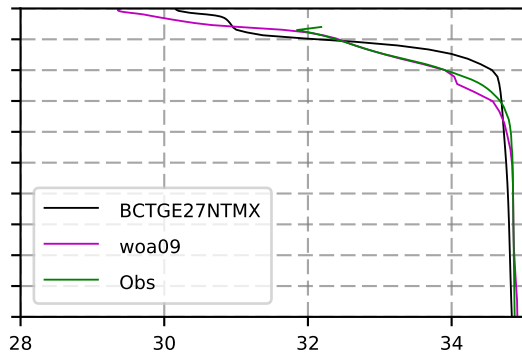

1995 mean temperature
@ moor Arctic B box

1995 mean Salinity
@ moor Arctic B box

@ moor EUR box

@ moor EUR box