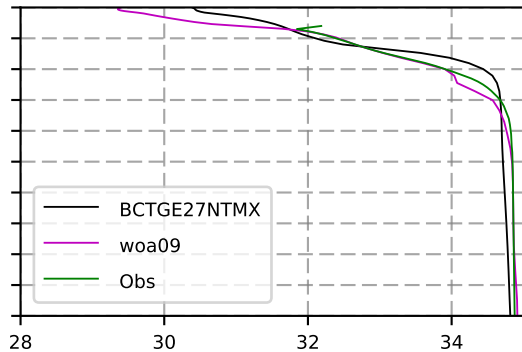

2000 mean temperature  
@ moor Arctic B box

2000 mean Salinity  
@ moor Arctic B box

@ moor EUR box

@ moor EUR box