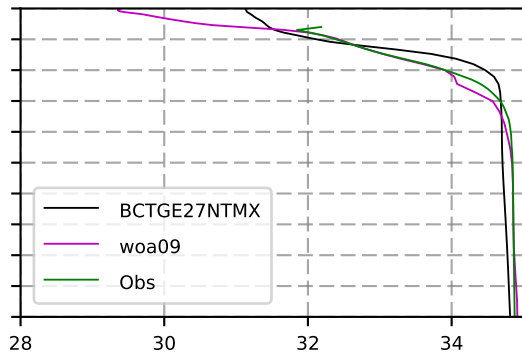

2002 mean temperature
@ moor Arctic B box

2002 mean Salinity
@ moor Arctic B box

@ moor EUR box

@ moor EUR box