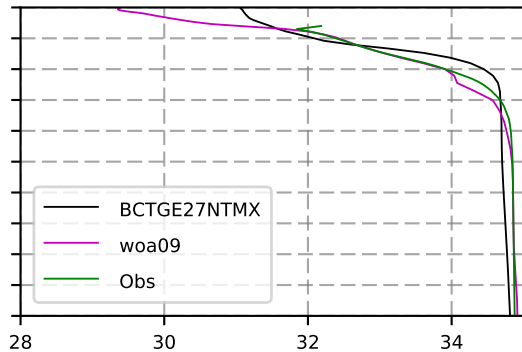

2003 mean temperature
@ moor Arctic B box

2003 mean Salinity
@ moor Arctic B box

@ moor EUR box

@ moor EUR box