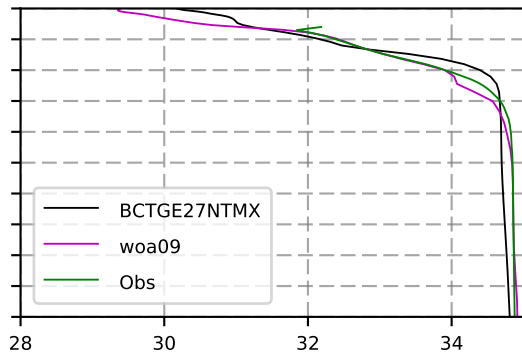

2004 mean temperature
@ moor Arctic B box

2004 mean Salinity
@ moor Arctic B box

@ moor EUR box

@ moor EUR box