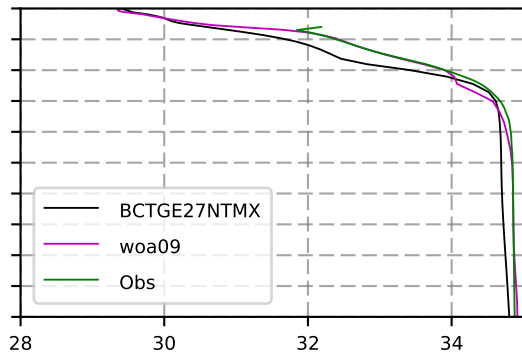

2010 mean temperature
@ moor Arctic B box

2010 mean Salinity
@ moor Arctic B box

@ moor EUR box

@ moor EUR box