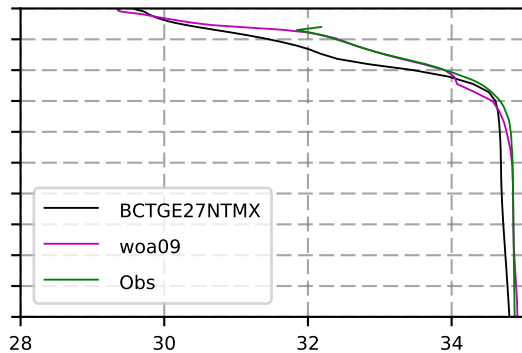

2012 mean temperature
@ moor Arctic B box

2012 mean Salinity
@ moor Arctic B box

@ moor EUR box

@ moor EUR box