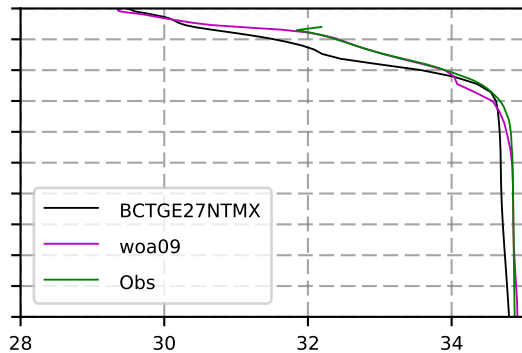

2013 mean temperature  
@ moor Arctic B box

2013 mean Salinity  
@ moor Arctic B box

@ moor EUR box

@ moor EUR box