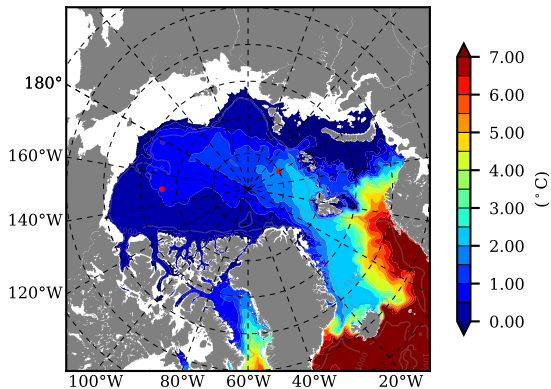

BCTGE28 AW Max Temp over 1979

AW Max Temp from PHC 3.0

BCTGE28 AW Max Temp depth

AW Max Temp depth from PHC 3.0