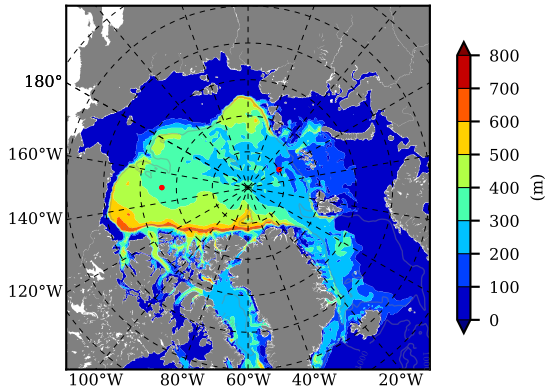

BCTGE28 AW Max Temp over 1979

AW Max Temp from PHC 3.0

BCTGE28 AW Max Temp depth

AW Max Temp depth from PHC 3.0