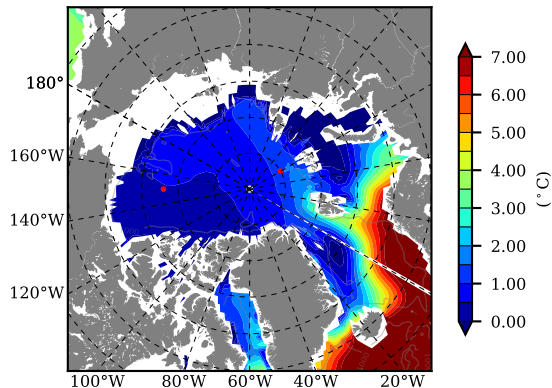

BCTGE28 AW Max Temp over 1980

AW Max Temp from PHC 3.0

BCTGE28 AW Max Temp depth

AW Max Temp depth from PHC 3.0