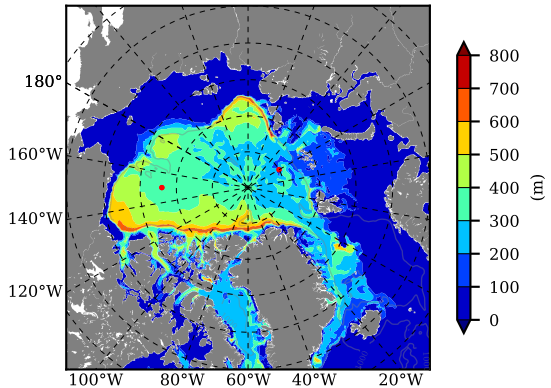

BCTGE28 AW Max Temp over 1980

AW Max Temp from PHC 3.0

BCTGE28 AW Max Temp depth

AW Max Temp depth from PHC 3.0