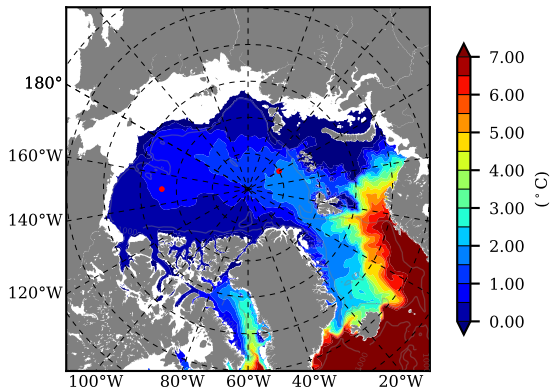

BCTGE28 AW Max Temp over 1980

AW Max Temp from PHC 3.0

BCTGE28 AW Max Temp depth

AW Max Temp depth from PHC 3.0