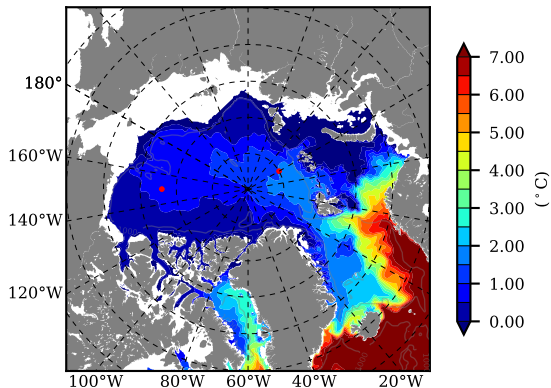

BCTGE28 AW Max Temp over 1981

AW Max Temp from PHC 3.0

BCTGE28 AW Max Temp depth

AW Max Temp depth from PHC 3.0