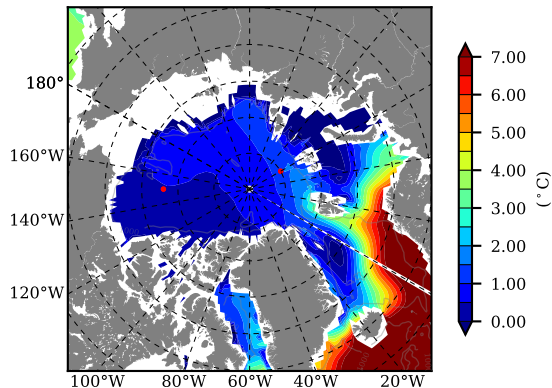

BCTGE28 AW Max Temp over 1981

AW Max Temp from PHC 3.0

BCTGE28 AW Max Temp depth

AW Max Temp depth from PHC 3.0