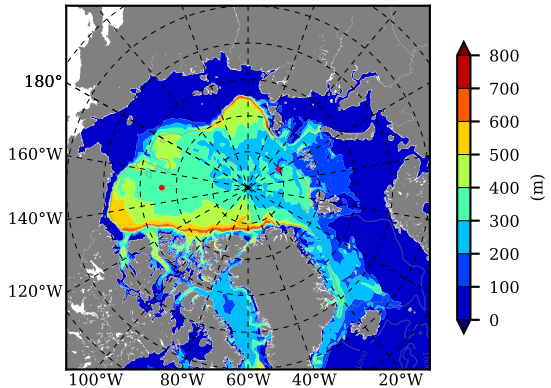

BCTGE28 AW Max Temp over 1981

AW Max Temp from PHC 3.0

BCTGE28 AW Max Temp depth

AW Max Temp depth from PHC 3.0