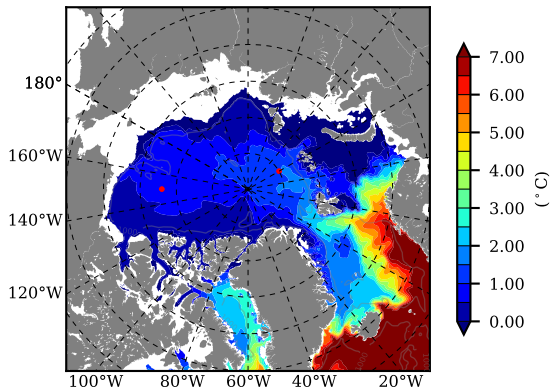

BCTGE28 AW Max Temp over 1982

AW Max Temp from PHC 3.0

BCTGE28 AW Max Temp depth

AW Max Temp depth from PHC 3.0