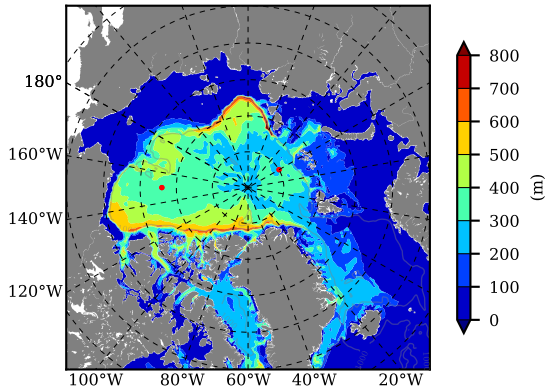

BCTGE28 AW Max Temp over 1982

AW Max Temp from PHC 3.0

BCTGE28 AW Max Temp depth

AW Max Temp depth from PHC 3.0