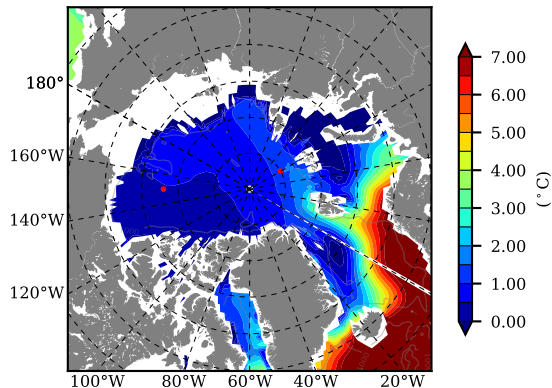

BCTGE28 AW Max Temp over 1983

AW Max Temp from PHC 3.0

BCTGE28 AW Max Temp depth

AW Max Temp depth from PHC 3.0