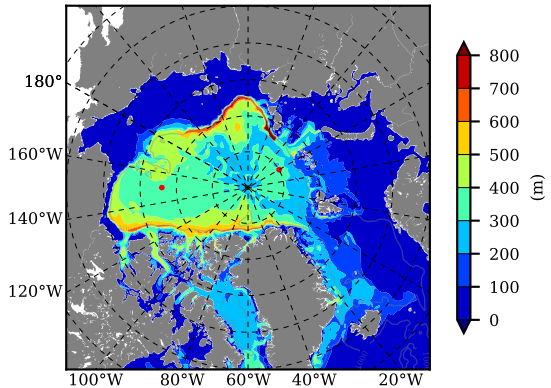

BCTGE28 AW Max Temp over 1983

AW Max Temp from PHC 3.0

BCTGE28 AW Max Temp depth

AW Max Temp depth from PHC 3.0