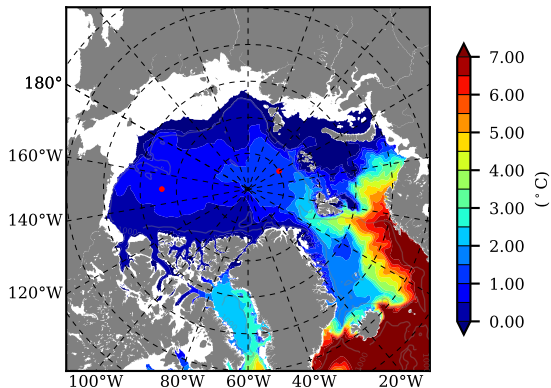

BCTGE28 AW Max Temp over 1983

AW Max Temp from PHC 3.0

BCTGE28 AW Max Temp depth

AW Max Temp depth from PHC 3.0