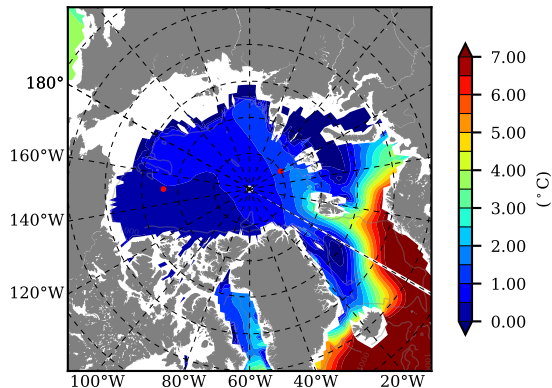

BCTGE28 AW Max Temp over 1984

AW Max Temp from PHC 3.0

BCTGE28 AW Max Temp depth

AW Max Temp depth from PHC 3.0