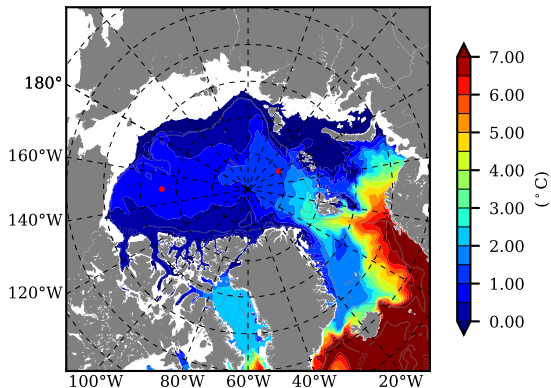

BCTGE28 AW Max Temp over 1984

AW Max Temp from PHC 3.0

BCTGE28 AW Max Temp depth

AW Max Temp depth from PHC 3.0