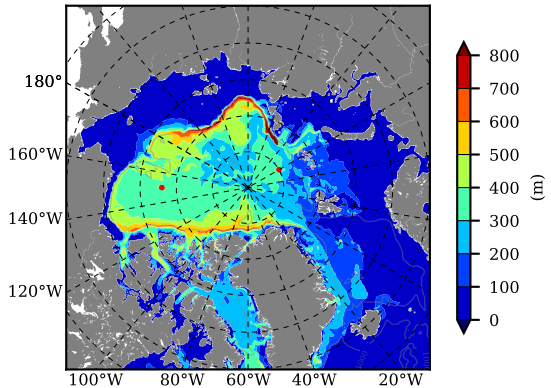

BCTGE28 AW Max Temp over 1984

AW Max Temp from PHC 3.0

BCTGE28 AW Max Temp depth

AW Max Temp depth from PHC 3.0