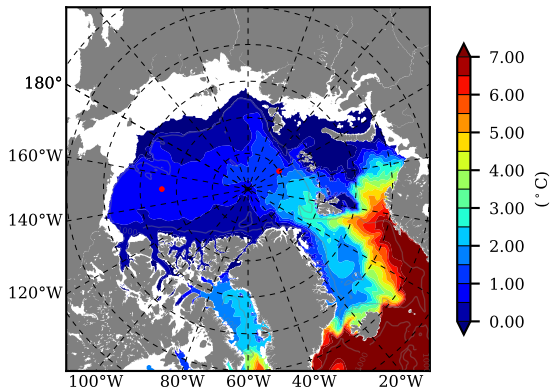

BCTGE28 AW Max Temp over 1985

AW Max Temp from PHC 3.0

BCTGE28 AW Max Temp depth

AW Max Temp depth from PHC 3.0