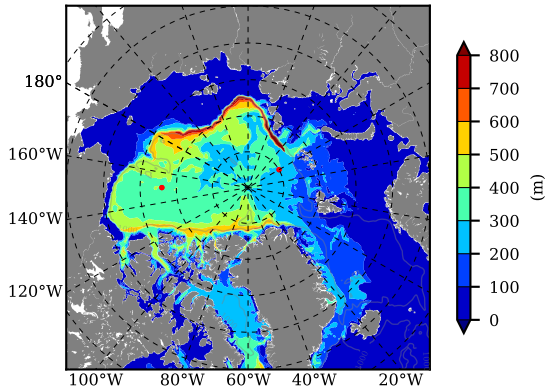

BCTGE28 AW Max Temp over 1985

AW Max Temp from PHC 3.0

BCTGE28 AW Max Temp depth

AW Max Temp depth from PHC 3.0