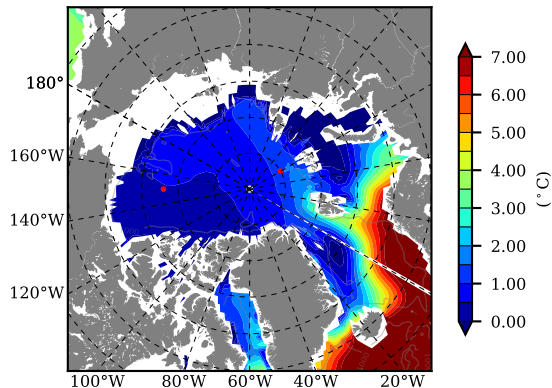

BCTGE28 AW Max Temp over 1985

AW Max Temp from PHC 3.0

BCTGE28 AW Max Temp depth

AW Max Temp depth from PHC 3.0