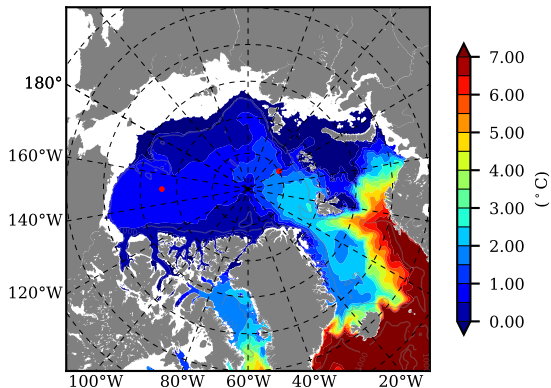

BCTGE28 AW Max Temp over 1986

AW Max Temp from PHC 3.0

BCTGE28 AW Max Temp depth

AW Max Temp depth from PHC 3.0