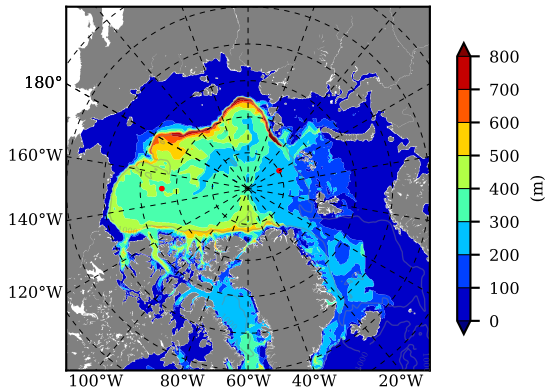

BCTGE28 AW Max Temp over 1986

AW Max Temp from PHC 3.0

BCTGE28 AW Max Temp depth

AW Max Temp depth from PHC 3.0