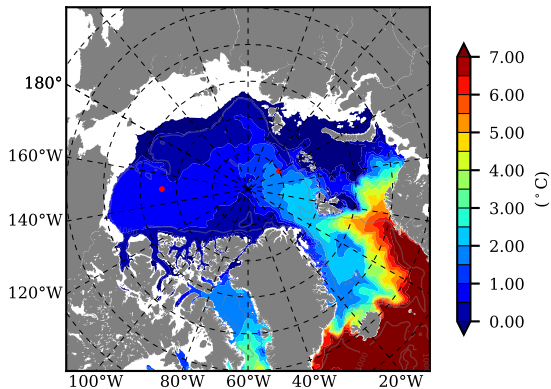

BCTGE28 AW Max Temp over  
1987

AW Max Temp from  
PHC 3.0

BCTGE28 AW Max Temp depth

AW Max Temp depth from  
PHC 3.0