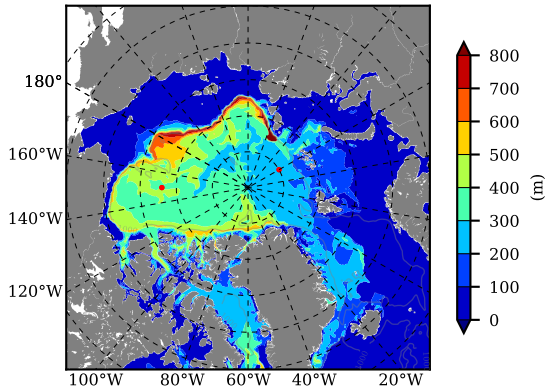

BCTGE28 AW Max Temp over  
1987

AW Max Temp from  
PHC 3.0

BCTGE28 AW Max Temp depth

AW Max Temp depth from  
PHC 3.0