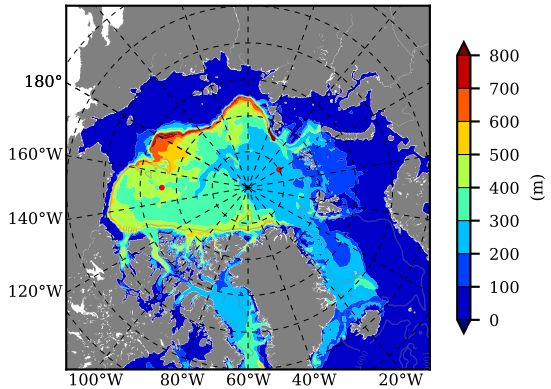

BCTGE28 AW Max Temp over 1988

AW Max Temp from PHC 3.0

BCTGE28 AW Max Temp depth

AW Max Temp depth from PHC 3.0