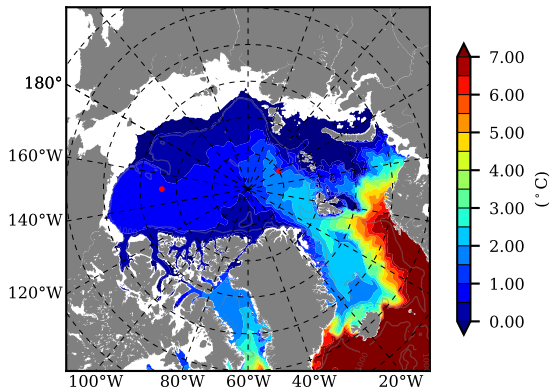

BCTGE28 AW Max Temp over 1988

AW Max Temp from PHC 3.0

BCTGE28 AW Max Temp depth

AW Max Temp depth from PHC 3.0