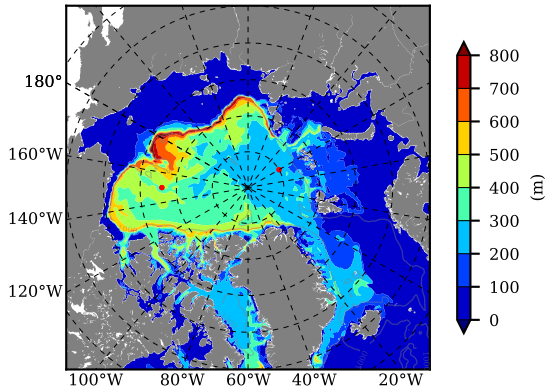

BCTGE28 AW Max Temp over 1989

AW Max Temp from PHC 3.0

BCTGE28 AW Max Temp depth

AW Max Temp depth from PHC 3.0