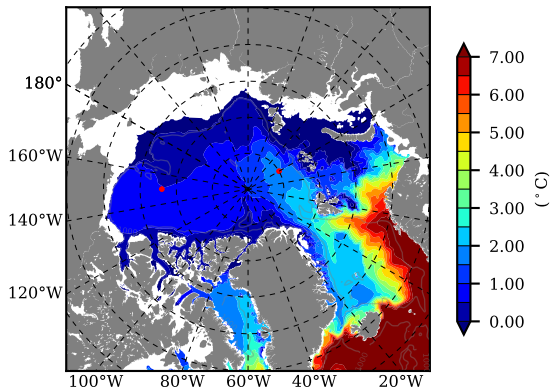

BCTGE28 AW Max Temp over 1989

AW Max Temp from PHC 3.0

BCTGE28 AW Max Temp depth

AW Max Temp depth from PHC 3.0