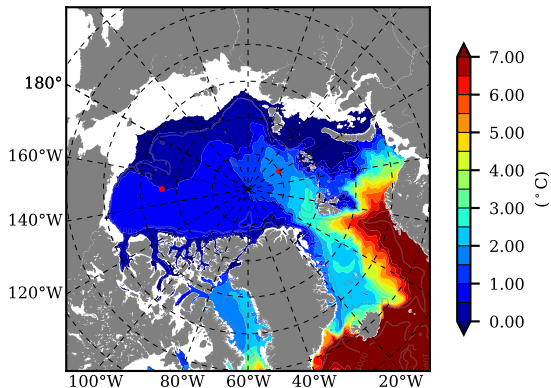

BCTGE28 AW Max Temp over
1990

AW Max Temp from
PHC 3.0

BCTGE28 AW Max Temp depth

AW Max Temp depth from
PHC 3.0