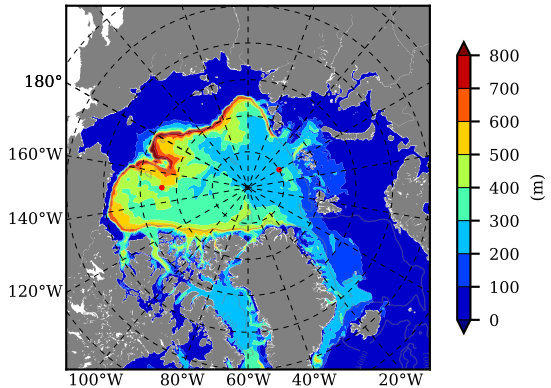

BCTGE28 AW Max Temp over
1990

AW Max Temp from
PHC 3.0

BCTGE28 AW Max Temp depth

AW Max Temp depth from
PHC 3.0