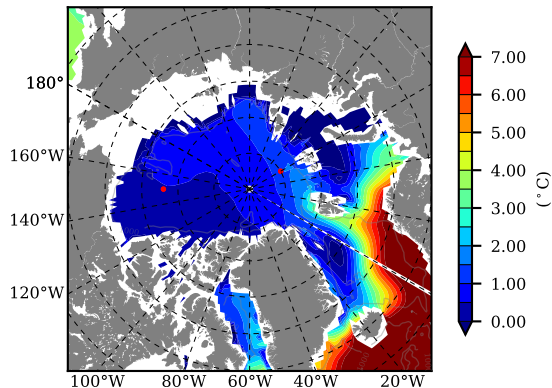

BCTGE28 AW Max Temp over
1990

AW Max Temp from
PHC 3.0

BCTGE28 AW Max Temp depth

AW Max Temp depth from
PHC 3.0