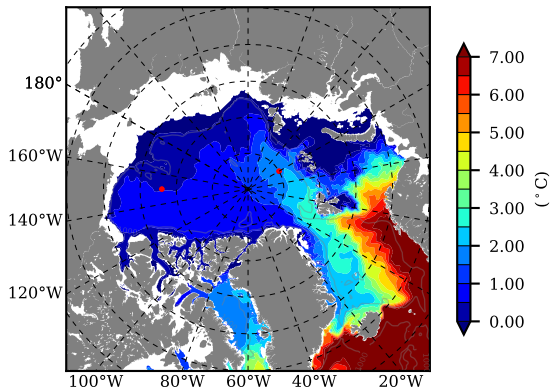

BCTGE28 AW Max Temp over 1991

AW Max Temp from PHC 3.0

BCTGE28 AW Max Temp depth

AW Max Temp depth from PHC 3.0