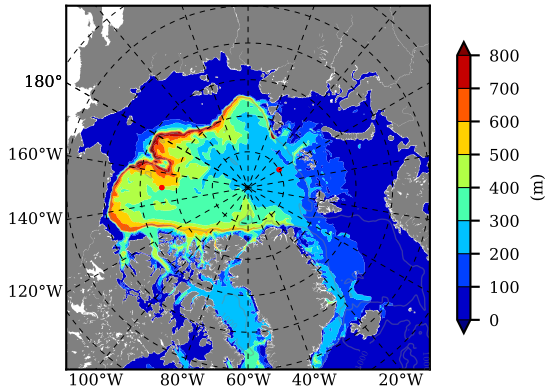

BCTGE28 AW Max Temp over 1991

AW Max Temp from PHC 3.0

BCTGE28 AW Max Temp depth

AW Max Temp depth from PHC 3.0