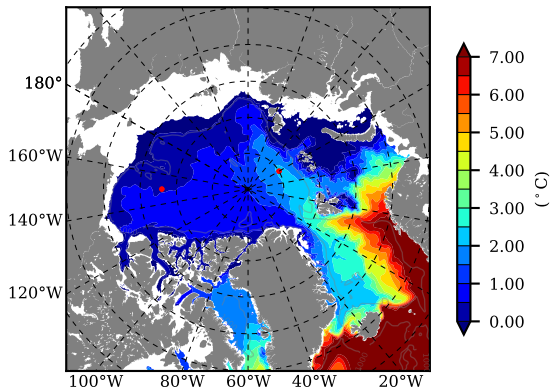

BCTGE28 AW Max Temp over 1992

AW Max Temp from PHC 3.0

BCTGE28 AW Max Temp depth

AW Max Temp depth from PHC 3.0