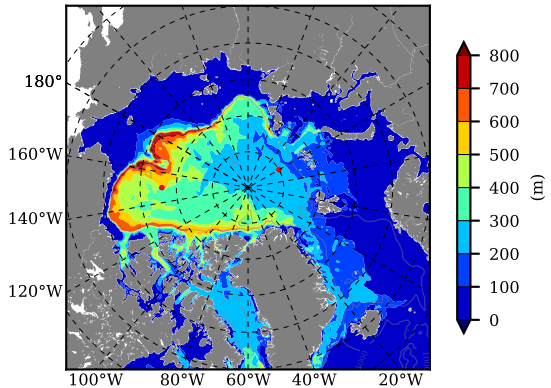

BCTGE28 AW Max Temp over 1992

AW Max Temp from PHC 3.0

BCTGE28 AW Max Temp depth

AW Max Temp depth from PHC 3.0