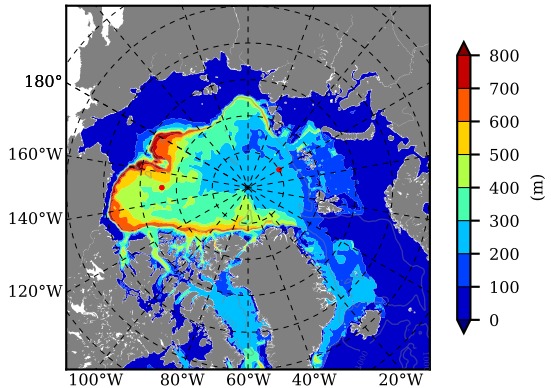

BCTGE28 AW Max Temp over 1993

AW Max Temp from PHC 3.0

BCTGE28 AW Max Temp depth

AW Max Temp depth from PHC 3.0