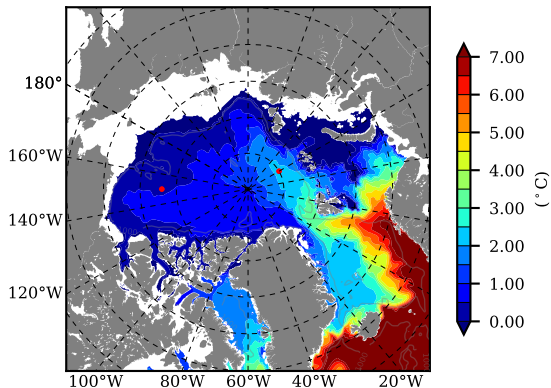

BCTGE28 AW Max Temp over 1993

AW Max Temp from PHC 3.0

BCTGE28 AW Max Temp depth

AW Max Temp depth from PHC 3.0