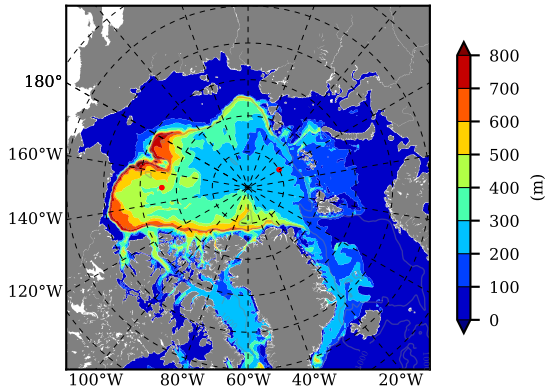

BCTGE28 AW Max Temp over 1994

AW Max Temp from PHC 3.0

BCTGE28 AW Max Temp depth

AW Max Temp depth from PHC 3.0