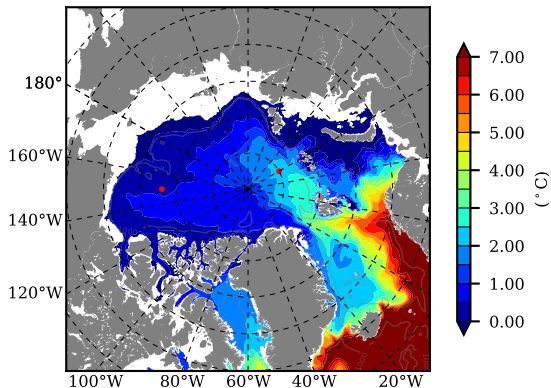

BCTGE28 AW Max Temp over 1994

AW Max Temp from PHC 3.0

BCTGE28 AW Max Temp depth

AW Max Temp depth from PHC 3.0