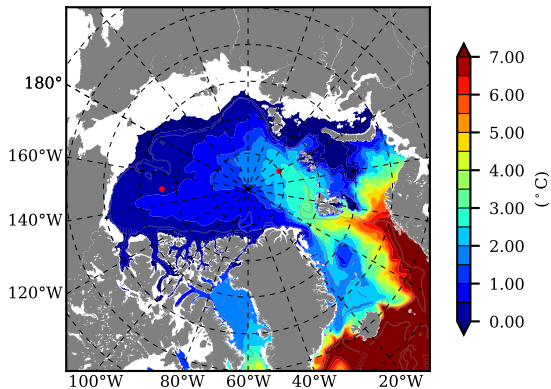

BCTGE28 AW Max Temp over 1995

AW Max Temp from PHC 3.0

BCTGE28 AW Max Temp depth

AW Max Temp depth from PHC 3.0