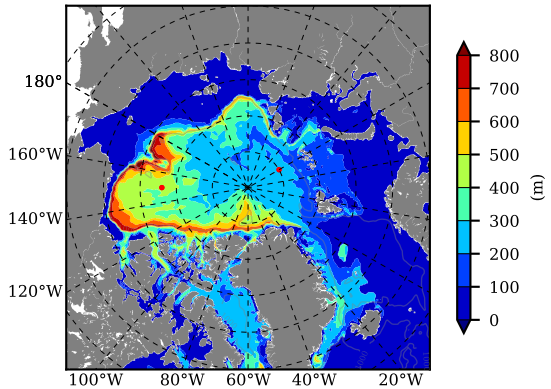

BCTGE28 AW Max Temp over 1995

AW Max Temp from PHC 3.0

BCTGE28 AW Max Temp depth

AW Max Temp depth from PHC 3.0