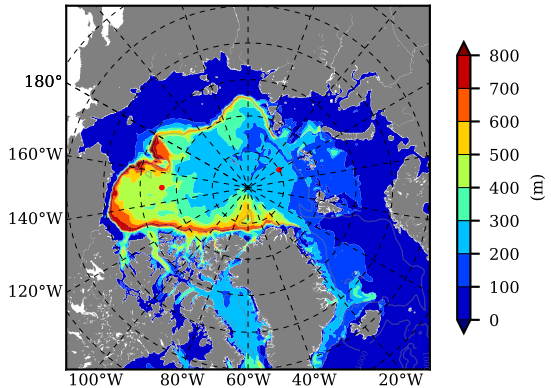

BCTGE28 AW Max Temp over 1996

AW Max Temp from PHC 3.0

BCTGE28 AW Max Temp depth

AW Max Temp depth from PHC 3.0