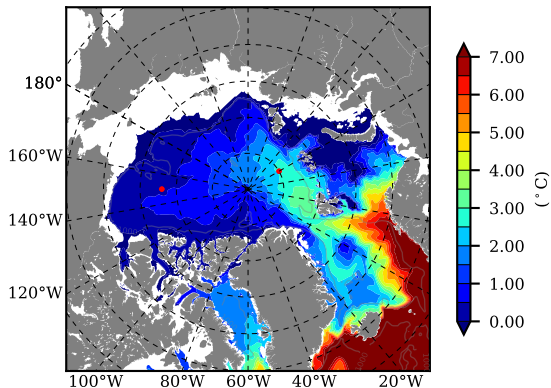

BCTGE28 AW Max Temp over 1996

AW Max Temp from PHC 3.0

BCTGE28 AW Max Temp depth

AW Max Temp depth from PHC 3.0