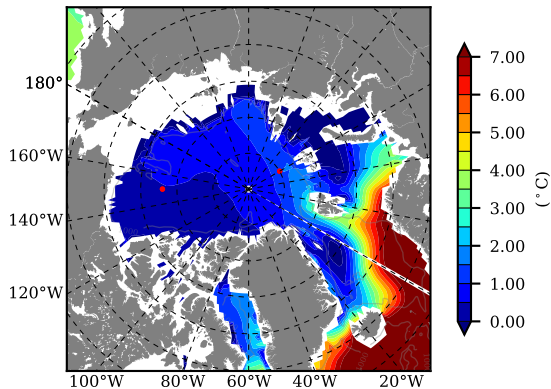

BCTGE28 AW Max Temp over 1997

AW Max Temp from PHC 3.0

BCTGE28 AW Max Temp depth

AW Max Temp depth from PHC 3.0