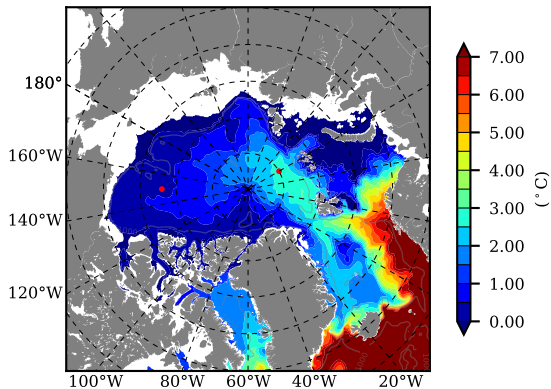

BCTGE28 AW Max Temp over 1997

AW Max Temp from PHC 3.0

BCTGE28 AW Max Temp depth

AW Max Temp depth from PHC 3.0