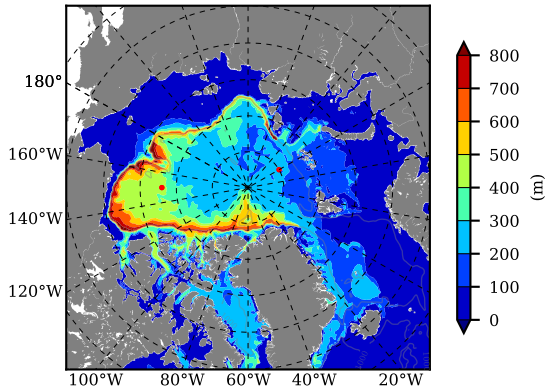

BCTGE28 AW Max Temp over 1997

AW Max Temp from PHC 3.0

BCTGE28 AW Max Temp depth

AW Max Temp depth from PHC 3.0