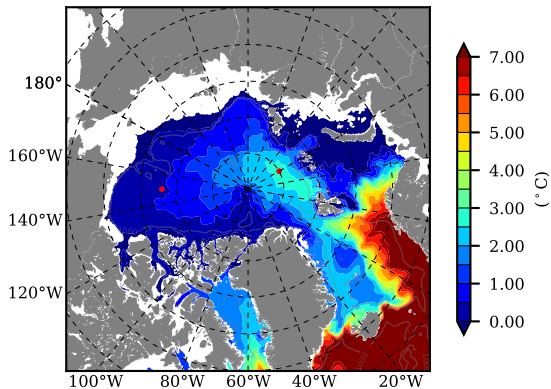

BCTGE28 AW Max Temp over 1998

AW Max Temp from PHC 3.0

BCTGE28 AW Max Temp depth

AW Max Temp depth from PHC 3.0