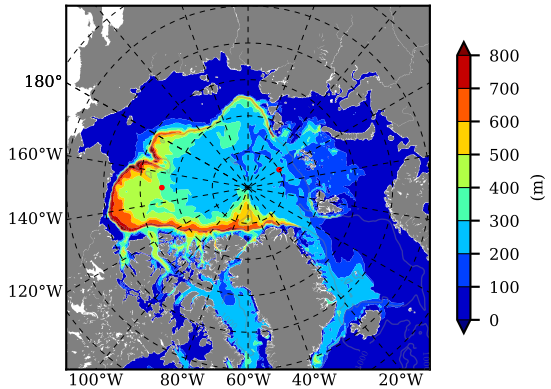

BCTGE28 AW Max Temp over 1998

AW Max Temp from PHC 3.0

BCTGE28 AW Max Temp depth

AW Max Temp depth from PHC 3.0