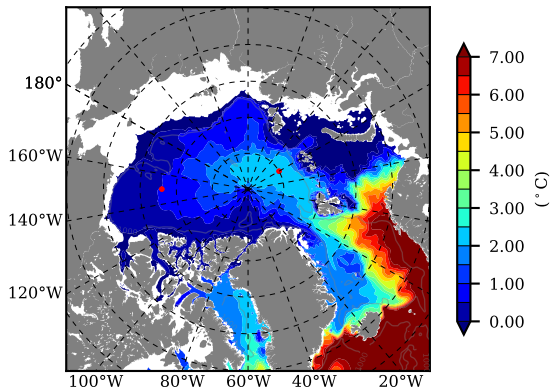

BCTGE28 AW Max Temp over 1999

AW Max Temp from PHC 3.0

BCTGE28 AW Max Temp depth

AW Max Temp depth from PHC 3.0