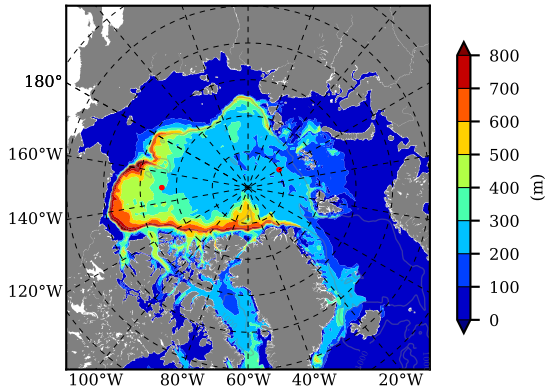

BCTGE28 AW Max Temp over 1999

AW Max Temp from PHC 3.0

BCTGE28 AW Max Temp depth

AW Max Temp depth from PHC 3.0